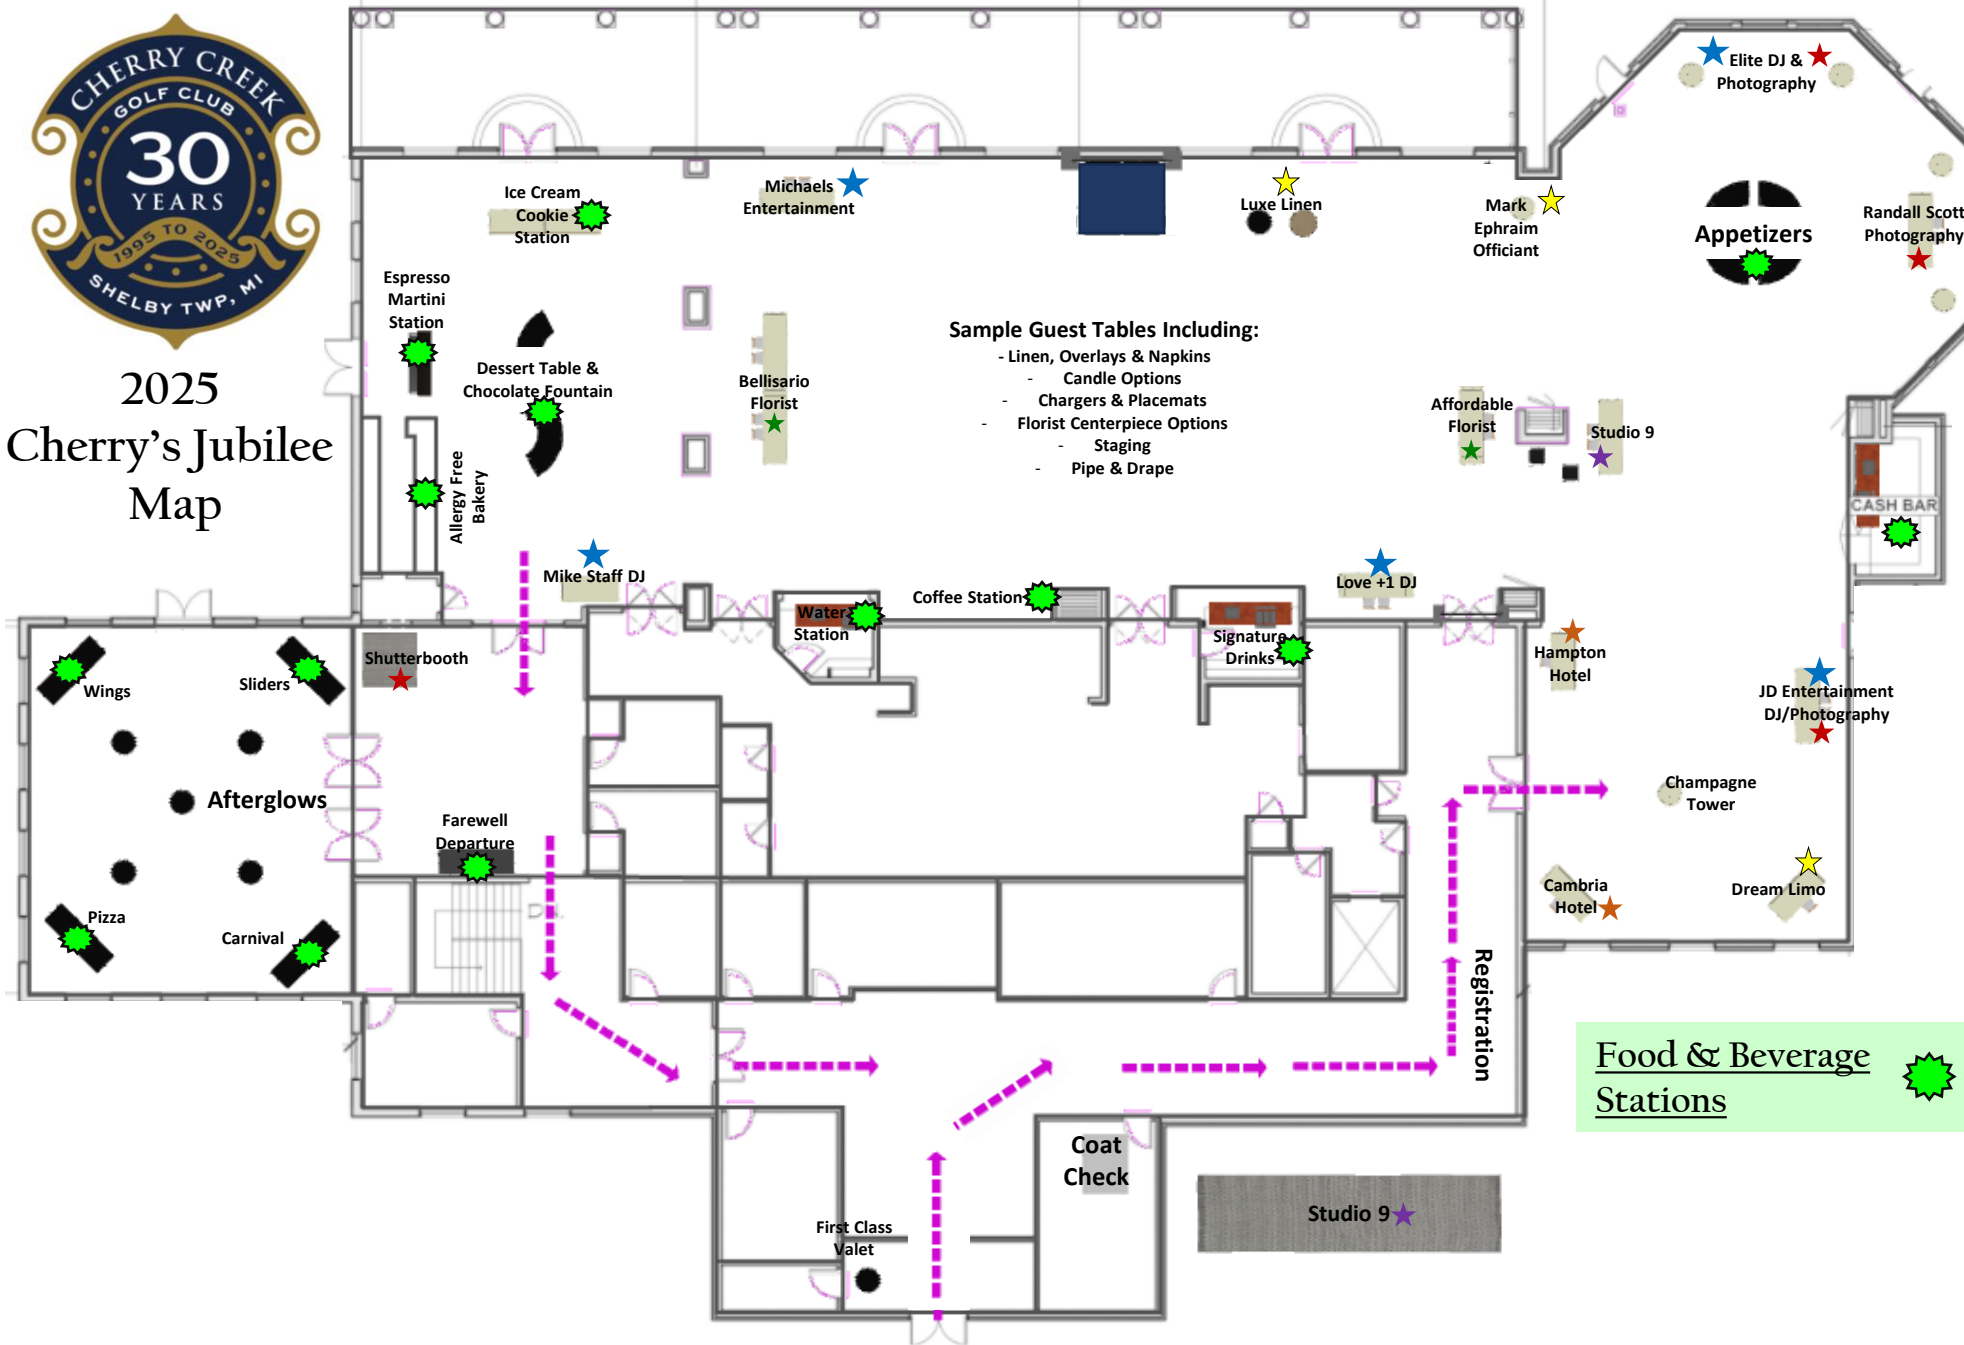

2025 Cherry's Jubilee Map

Sample Guest Tables Including:

- Linen, Overlays & Napkins
- Candle Options
- Chargers & Placemats
- Florist Centerpiece Options
- Staging
- Pipe & Drape

**Food & Beverage
Stations**

- Salons** ★
- Studio 9
- Florists** ★
- Affordable Flowers
- Bellisario
- DJ/Entertainment** ★
- Love+1
- JD Entertainment
- Elite
- Michael's Entertainment
- Mike Staff
- Photographers** ★
- Randall Scott
- Shutterbooth
- Elite
- JD Entertainment
- Lodging/Hotels** ★
- Cambria
- Hampton
- Additional Services** ★
- Dream Limo
- Mark Ephraim-Officiant
- Luxe Linen